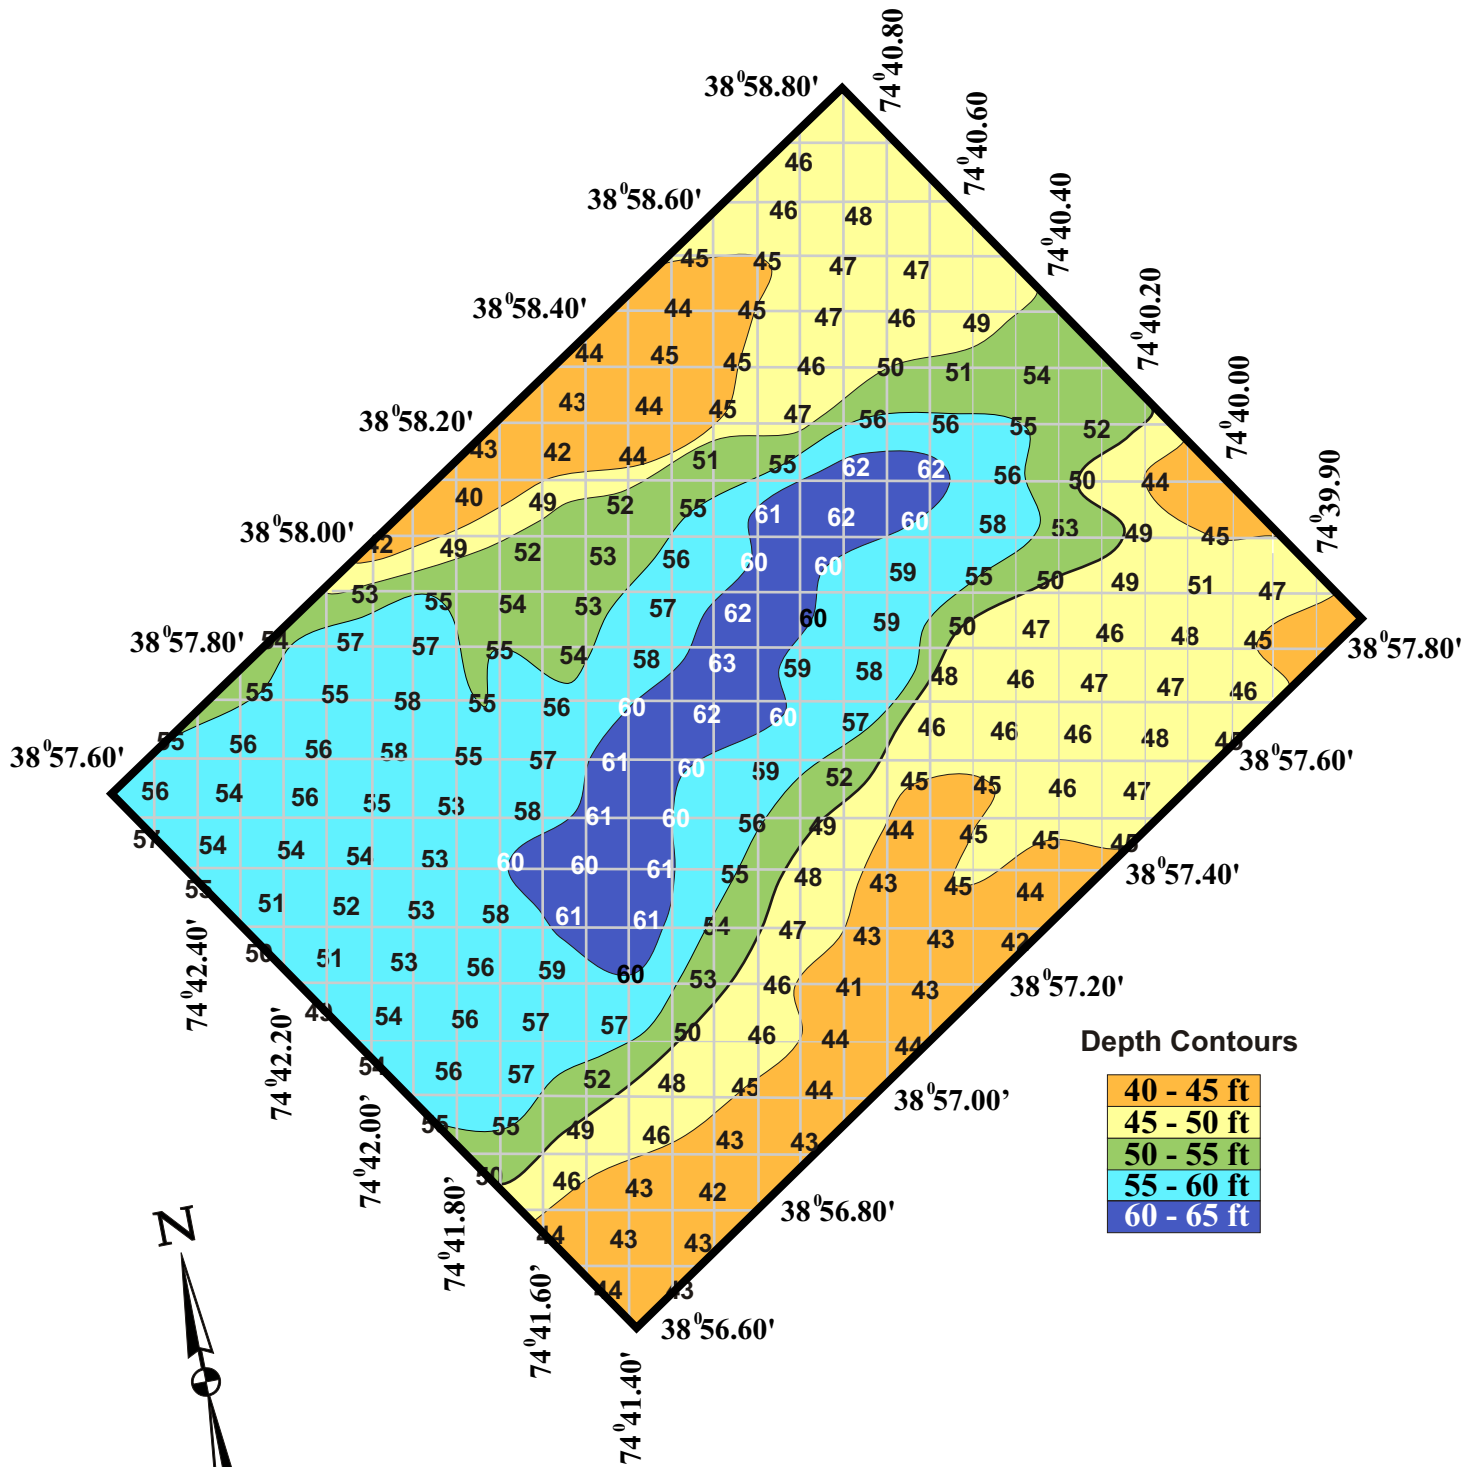

# Wildwood Reef

mag.

0 1/4 1/2

Nautical Miles