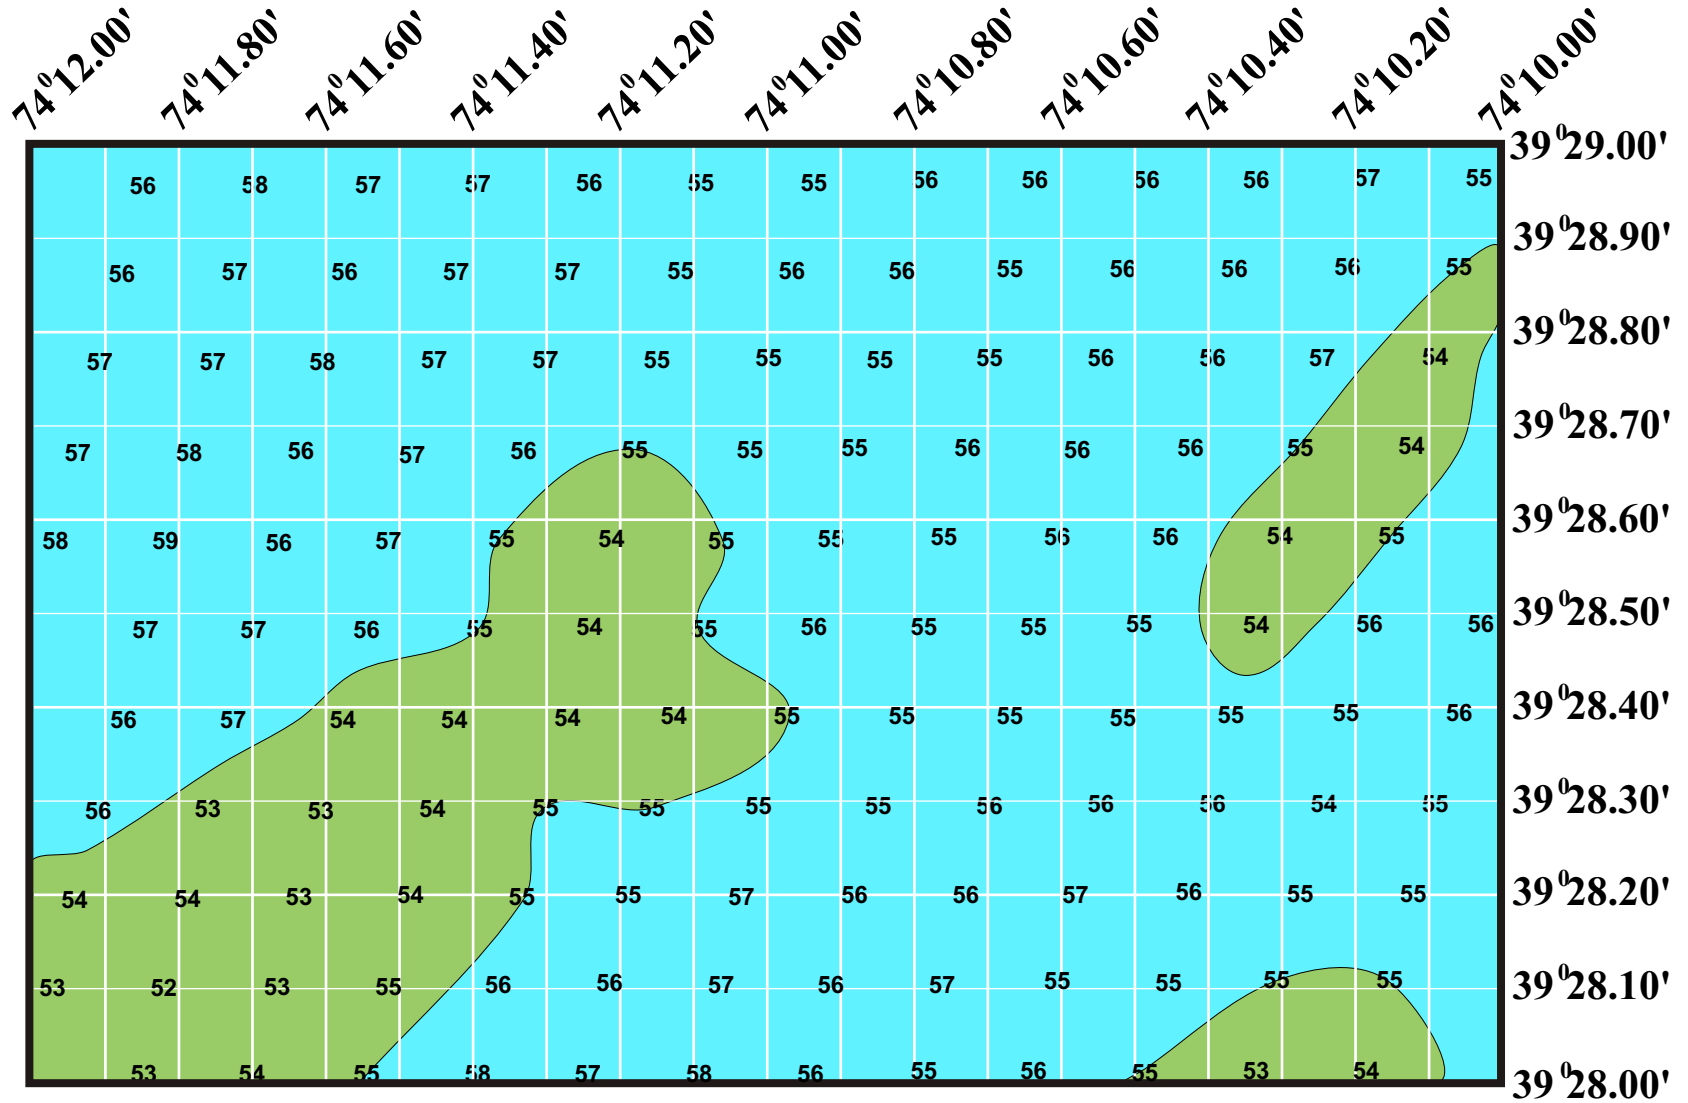

Little Egg Reef

Depth Contours

Nautical Miles